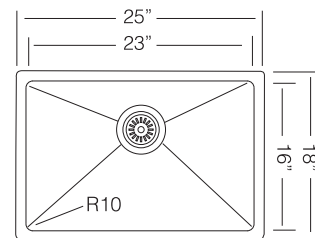

UTILITY SERIES

Stainless Steel UTILITY Sink
Undermount Type

DL 610

24" x 18" x 10" deep
18 GA

Color X SERIES R10

PVD Coated Satin Finishing Sinks
 Undermount Type
 Hand-Made

CX RS 635 / GOLD

25" x 18" x 10" deep
 18 GA