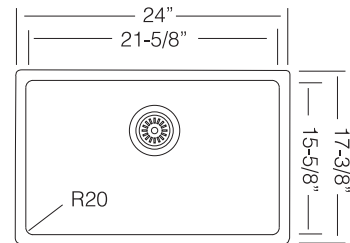

Modern Single Bowl Sinks
Undermount Type

R 171

8-1/4" x 17-3/8" x 6" deep
20 GA

R 340

15" x 17-3/8" x 9" deep
18 GA

ROSE SERIES R20

Modern Single Bowl Sinks
Undermount Type

R 450

19-3/8" x 17-3/8" x 9" deep
18 GA

R 610

24" x 17-3/8" x 9" deep
18 GA

R 745

31" x 17-3/8" x 9" deep
18 GA

ROSE SERIES R20

Modern Double Bowl Sinks
Undermount Type

R 340.50.50