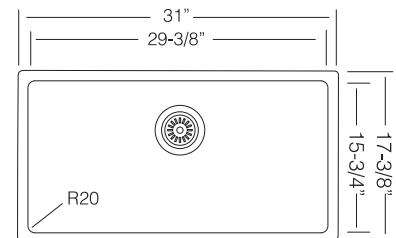

19-3/8" x 17-3/8" x 9" deep
18 GA

R 610

24" x 17-3/8" x 9" deep
18 GA

R 745

31" x 17-3/8" x 9" deep
18 GA

ROSE SERIES R20

Modern Double Bowl Sinks
Undermount Type

R 340.50.50