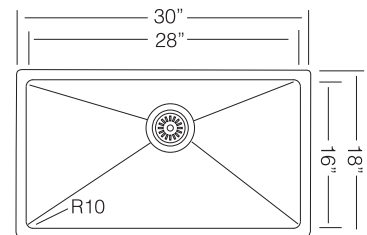

RS 760

30" x 18" x 10" deep
18 GA