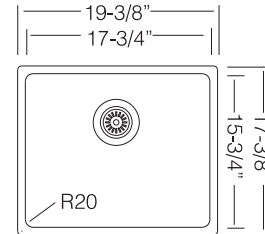

Modern Single Bowl Sinks
Undermount Type

R 171

8-1/4" x 17-3/8" x 6" deep
20 GA

R 340

15" x 17-3/8" x 9" deep
18 GA

ROSE SERIES R20

Modern Single Bowl Sinks
Undermount Type

R 450

19-3/8" x 17-3/8" x 9" deep
18 GA

R 610

24" x 17-3/8" x 9" deep
18 GA

R 745

31" x 17-3/8" x 9" deep
18 GA

ROSE SERIES R20

Modern Double Bowl Sinks
Undermount Type

R 340.50.50