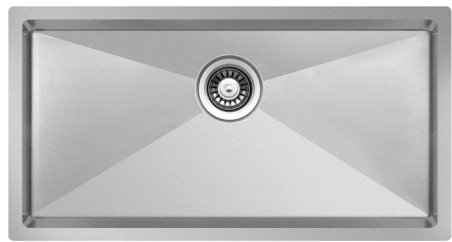

TOUCH SERIES™

Highly Resistant to Scratches and Fingerprints.
Available in Platinum and Matte Black Colours
Undermount Type

PRS 661
PVD TITANIUM
26" x 18" x 10" deep
18 GA

PRS 838
PVD TITANIUM
30" x 18" x 10" deep
18 GA

PRS 838
33" x 18" x 10" deep
16 GA