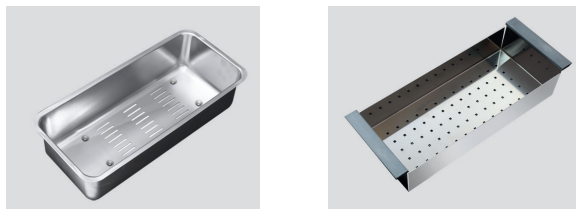

PRS838 M

UKINOX SINKS ACCESSORIES

The timeless and elegant design is as inspiring as their optimum functionality with perfectly coordinated accessories

CHOPPINGS BOARD

STAINLESS STEEL BOTTOM GRIDS

COLANDER