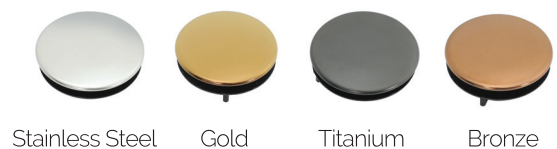

UKINOX SINKS ACCESSORIES

The timeless and elegant design is as inspiring as their optimum functionality with perfectly coordinated accessories

CHOPPINGS BOARD

STAINLESS STEEL BOTTOM GRIDS

COLANDER

DRYING RACK

SIPHONS

SIPHON TAP