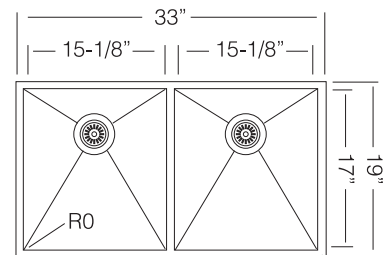

AZUR SERIES R0

Contemporary Double Bowl Sinks
Undermount Type
Hand-Made

Z 350.50.50

30" x 18" x 10" deep
18 GA

Z 390.50.50

33" x 19" x 10" deep
18 GA

SIENNA SERIES

Classic Single Bowl
Undermount Type