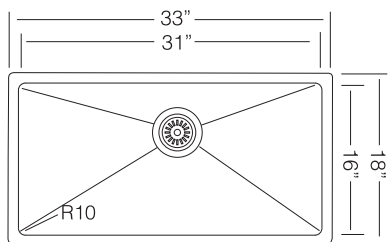

CX 800 PLATINIUM BRONZE

30-1/2" x 18-1/8" x 10" deep
18 GA

CX 800 PLATINIUM BLACK

30-1/2" x 18-1/8" x 10" deep
18 GA

CX 340.50.50 PLATINIUM GOLD

29-1/8" x 17-3/8" x 10" deep
18 GA

TOUCH SERIES™

Highly Resistant to Scratches and Fingerprints.
 Available in Platinum and Matte Black Colours
 Undermount Type

PRS 661
PVD TITANIUM
 26" x 18" x 10" deep
 18 GA

PRS 838
PVD TITANIUM
 30" x 18" x 10" deep
 18 GA

PRS 838
 33" x 18" x 10" deep
 16 GA

Introducing The New Ukinox Touch Series™

Highly resistant to scratches and fingertips.
Available in Platinum and Black Matte Colors