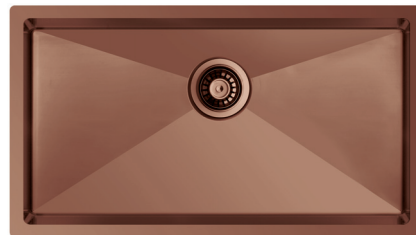

CX 800 PLATINIUM BRONZE

30-1/2" x 18-1/8" x 10" deep
18 GA

CX 800 PLATINIUM BLACK

30-1/2" x 18-1/8" x 10" deep
18 GA

CX 340.50.50 PLATINIUM GOLD

29-1/8" x 17-3/8" x 10" deep
18 GA

TOUCH SERIES™

Highly Resistant to Scratches and Fingerprints.
 Available in Platinum and Matte Black Colours
 Undermount Type