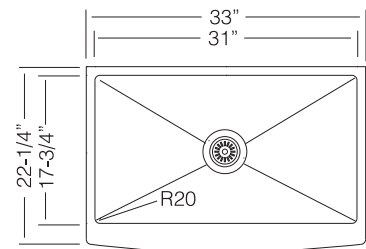

RSFC 849

33" x 22-1/4" x 10" deep
16 GA