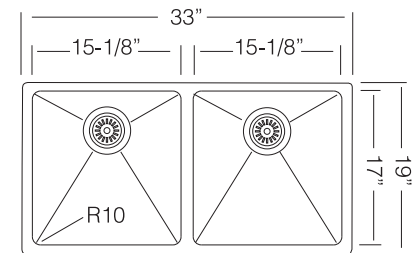

RS 390.50.50

33" x 19" x 10" deep
18 GA