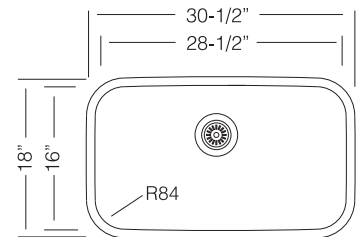

AZUR SERIES R0

Contemporary Double Bowl Sinks
Undermount Type
Hand-Made

Z 350.50.50

30" x 18" x 10" deep
18 GA

Z 390.50.50

33" x 19" x 10" deep
18 GA

SIENNA SERIES

Classic Single Bowl
Undermount Type

D 759

30-1/2" x 18" x 10" deep
18 GA

MINT SERIES

Unique Large Single Bowl
Undermount Type

D 760

30-3/8" x 19-7/8" x 9" deep
18 GA

APRON SERIES R20

Farmhouse / Stainless Steel Single Bowl Sink