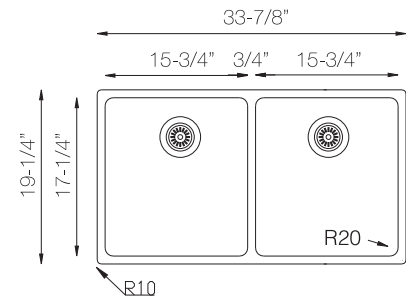

R 400.50.50

33-7/8" x 19-1/4" x 9" deep
18 GA