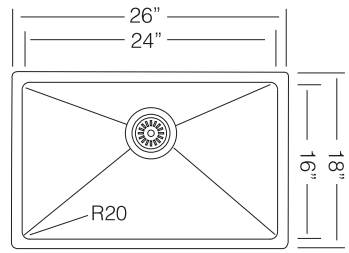

CX 800 PLATINIUM BRONZE

30-1/2" x 18-1/8" x 10" deep
18 GA

CX 800 PLATINIUM BLACK

30-1/2" x 18-1/8" x 10" deep
18 GA

CX 340.50.50 PLATINIUM GOLD

29-1/8" x 17-3/8" x 10" deep
18 GA

TOUCH SERIES™

Highly Resistant to Scratches and Fingerprints.
 Available in Platinum and Matte Black Colours
 Undermount Type

PRS 661
PVD TITANIUM
 26" x 18" x 10" deep
 18 GA

PRS 838
PVD TITANIUM
 30" x 18" x 10" deep
 18 GA

PRS 838
 33" x 18" x 10" deep
 16 GA

Introducing The New Ukinox Touch Series™

Highly resistant to scratches and fingertips.
Available in Platinum and Black Matte Colors