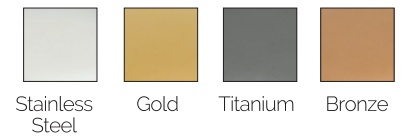

UKINOX SINKS ACCESSORIES

The timeless and elegant design is as inspiring as their optimum functionality with perfectly coordinated accessories

CHOPPINGS BOARD

STAINLESS STEEL BOTTOM GRIDS

COLANDER

DRYING RACK

SIPHONS

SIPHON TAP