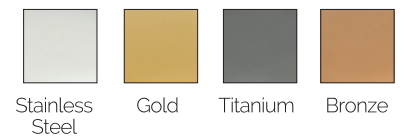

DRYING RACK