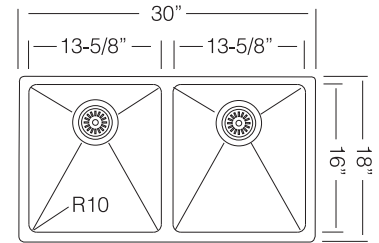

ALMOND SERIES R10

Contemporary Double Bowl Sinks R10
Undermount Type
Hand-Made

RS 350.50.50

30" x 18" x 10" deep
18 GA