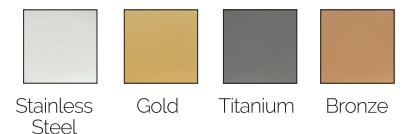

STAINLESS STEEL BOTTOM GRIDS