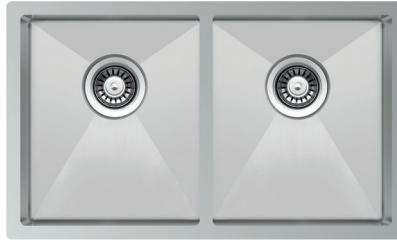

ALMOND SERIES R10

Contemporary Double Bowl Sinks R10
Undermount Type
Hand-Made

RS 350.50.50

30" x 18" x 10" deep
18 GA