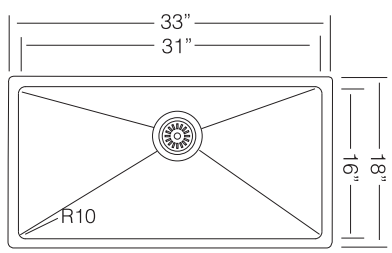

PRS 838
33" x 18" x 10" deep
16 GA