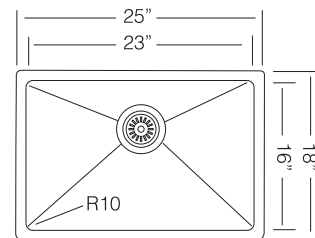

CX RS 635 / BRONZE

25" x 18" x 10" deep
18 GA