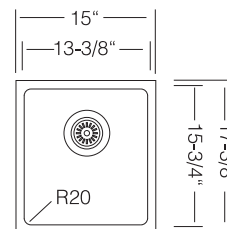

RS 350.50.50

30" x 18" x 10" deep
18 GA

RS 390.50.50

33" x 19" x 10" deep
18 GA

RS 390.50.50 16G

33" x 19" x 10" deep
16 GA

ROSE SERIES
R 745

ROSE SERIES R20

Modern Single Bowl Sinks
Undermount Type

R 171

8-1/4" x 17-3/8" x 6" deep
20 GA

R 340

15" x 17-3/8" x 9" deep
18 GA

ROSE SERIES R20

Modern Single Bowl Sinks
Undermount Type

R 450

19-3/8" x 17-3/8" x 9" deep
18 GA

R 610

24" x 17-3/8" x 9" deep
18 GA

R 745

31" x 17-3/8" x 9" deep
18 GA

ROSE SERIES R20

Modern Double Bowl Sinks
Undermount Type

R 340.50.50