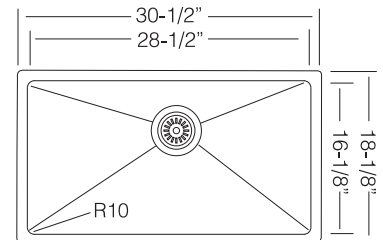

CX 800 PLATINIUM BRONZE

30-1/2" x 18-1/8" x 10" deep
18 GA

CX 800 PLATINIUM BLACK

30-1/2" x 18-1/8" x 10" deep
18 GA

CX 340.50.50 PLATINIUM GOLD

29-1/8" x 17-3/8" x 10" deep
18 GA

TOUCH SERIES™

Highly Resistant to Scratches and Fingerprints.
 Available in Platinum and Matte Black Colours
 Undermount Type