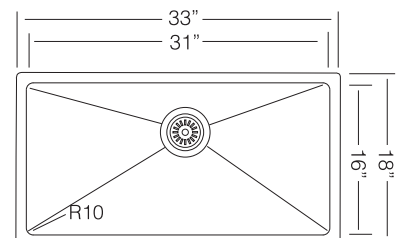

RS 838

33" x 18" x 10" deep
18 GA