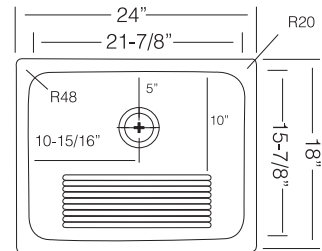

D 759

30-1/2" x 18" x 10" deep
18 GA

MINT SERIES

Unique Large Single Bowl
Undermount Type

D 760

30-3/8" x 19-7/8" x 9" deep
18 GA

APRON SERIES R20

Farmhouse / Stainless Steel Single Bowl Sink

RSFC 840

33" x 21" x 10" deep
16 GA

RSFC 849

33" x 22-1/4" x 10" deep
16 GA

VANITY SERIES

Stainless Steel Vanity Sink
Undermount Type

LV 400

17-3/8" x 15" x 7" deep
18 GA

UTILITY SERIES

Stainless Steel UTILITY Sink
Undermount Type

DL 610

24" x 18" x 10" deep
18 GA

Color X SERIES R10

PVD Coated Satin Finishing Sinks
 Undermount Type
 Hand-Made

CX RS 635 / GOLD

25" x 18" x 10" deep
 18 GA