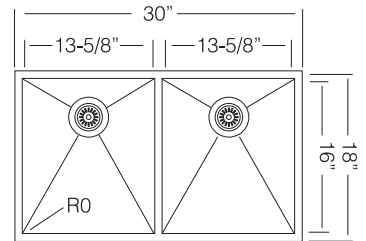

AZUR SERIES R0

Contemporary Double Bowl Sinks
Undermount Type
Hand-Made

Z 350.50.50

30" x 18" x 10" deep
18 GA