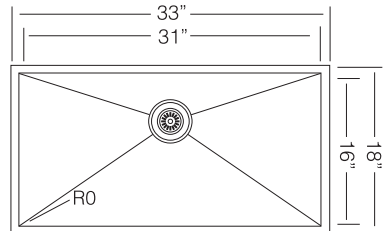

29-1/8" x 17-3/8" x 9" deep
18 GA

R 400.50.50

33-7/8" x 19-1/4" x 9" deep
18 GA

AZUR SERIES R0

Contemporary Single Bowl Sinks
 Undermount Type
 Hand-Made

Z 760
 30" x 18" x 10" deep
 18 GA

Z 838
 33" x 18" x 10" deep
 18 GA