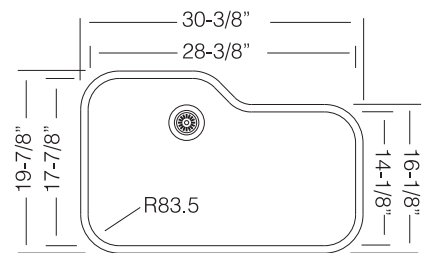

D 759

30-1/2" x 18" x 10" deep
18 GA

MINT SERIES

Unique Large Single Bowl
Undermount Type

D 760

30-3/8" x 19-7/8" x 9" deep
18 GA

APRON SERIES R20

Farmhouse / Stainless Steel Single Bowl Sink