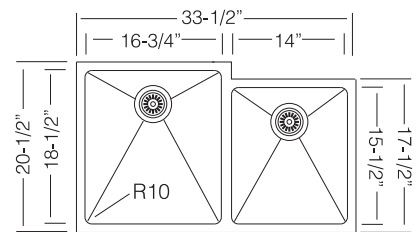

RS 838

33" x 18" x 10" deep
 18 GA

AMBER SERIES R10

Contemporary Large Single Bowl Sinks
Undermount Type
Hand-Made

RS 838 16G

33" x 18" x 10" deep
16 GA

ALMOND SERIES R10

Contemporary Double Bowl Sinks R10
 Undermount Type
 Hand-Made

RS 420.60.40

33-1/2" x 20-1/2" x 10"/8" deep
 16 GA

This exclusive 1-3/4 bowl design offers an asymmetric shape and slightly beveled corners.

ALMOND SERIES R10

Contemporary Double Bowl Sinks R10
Undermount Type
Hand-Made