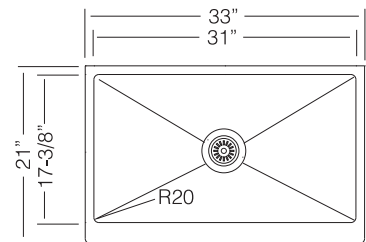

RSFC 840

33" x 21" x 10" deep
16 GA