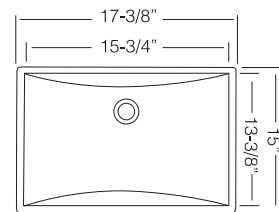

D 759

30-1/2" x 18" x 10" deep
18 GA

MINT SERIES

Unique Large Single Bowl
Undermount Type

D 760

30-3/8" x 19-7/8" x 9" deep
18 GA

APRON SERIES R20

Farmhouse / Stainless Steel Single Bowl Sink

RSFC 840

33" x 21" x 10" deep
16 GA

RSFC 849

33" x 22-1/4" x 10" deep
16 GA

VANITY SERIES

Stainless Steel Vanity Sink
Undermount Type

LV 400

17-3/8" x 15" x 7" deep
18 GA

UTILITY SERIES

Stainless Steel UTILITY Sink
Undermount Type

DL 610

24" x 18" x 10" deep
18 GA

Color X SERIES R10

PVD Coated Satin Finishing Sinks
 Undermount Type
 Hand-Made

CX RS 635 / GOLD

25" x 18" x 10" deep
 18 GA