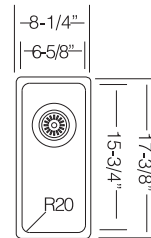

ROSE SERIES R20

Modern Single Bowl Sinks
Undermount Type

R 171

8-1/4" x 17-3/8" x 6" deep
20 GA

R 340

15" x 17-3/8" x 9" deep
18 GA