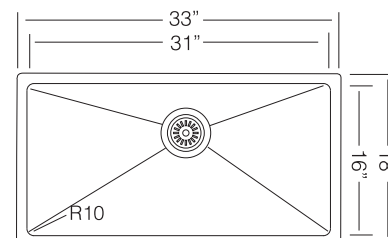

RS 838

33" x 18" x 10" deep
 18 GA

AMBER SERIES R10

Contemporary Large Single Bowl Sinks
Undermount Type
Hand-Made

RS 838 16G

33" x 18" x 10" deep
16 GA

ALMOND SERIES R10

Contemporary Double Bowl Sinks R10
 Undermount Type
 Hand-Made

RS 420.60.40

33-1/2" x 20-1/2" x 10"/8" deep
 16 GA

This exclusive 1-3/4 bowl design offers an asymmetric shape and slightly beveled corners.

ALMOND SERIES R10

Contemporary Double Bowl Sinks R10
Undermount Type
Hand-Made