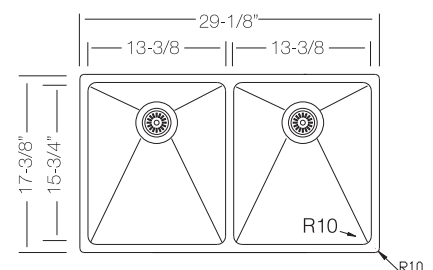

CX 800 PLATINIUM BRONZE

30-1/2" x 18-1/8" x 10" deep
18 GA

CX 800 PLATINIUM BLACK

30-1/2" x 18-1/8" x 10" deep
18 GA

CX 340.50.50 PLATINIUM GOLD

29-1/8" x 17-3/8" x 10" deep
18 GA

TOUCH SERIES™

Highly Resistant to Scratches and Fingerprints.
 Available in Platinum and Matte Black Colours
 Undermount Type

PRS 661
PVD TITANIUM
 26" x 18" x 10" deep
 18 GA

PRS 838
PVD TITANIUM
 30" x 18" x 10" deep
 18 GA

PRS 838
 33" x 18" x 10" deep
 16 GA

Introducing The New Ukinox Touch Series™

Highly resistant to scratches and fingertips.
Available in Platinum and Black Matte Colors