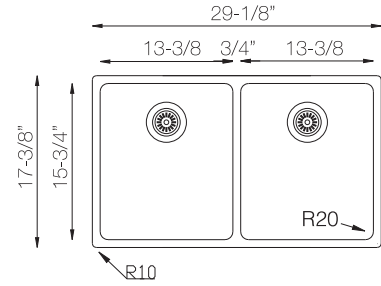

ROSE SERIES R20

Modern Double Bowl Sinks
Undermount Type

R 340.50.50

29-1/8" x 17-3/8" x 9" deep
18 GA