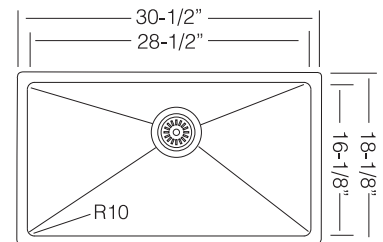

CX 800 PLATINIUM BRONZE

30-1/2" x 18-1/8" x 10" deep
18 GA

CX 800 PLATINIUM BLACK

30-1/2" x 18-1/8" x 10" deep
18 GA

CX 340.50.50 PLATINIUM GOLD

29-1/8" x 17-3/8" x 10" deep
18 GA

TOUCH SERIES™

Highly Resistant to Scratches and Fingerprints.
 Available in Platinum and Matte Black Colours
 Undermount Type