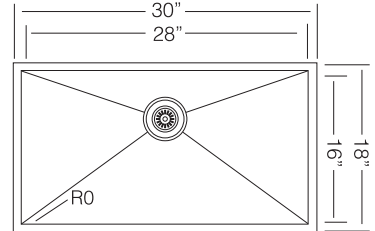

29-1/8" x 17-3/8" x 9" deep
18 GA

R 400.50.50

33-7/8" x 19-1/4" x 9" deep
18 GA

AZUR SERIES R0

Contemporary Single Bowl Sinks
 Undermount Type
 Hand-Made

Z 760
 30" x 18" x 10" deep
 18 GA

Z 838
 33" x 18" x 10" deep
 18 GA