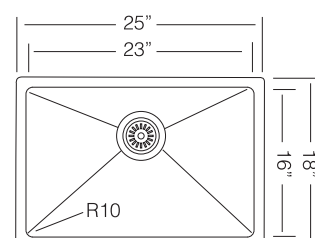

CX RS 635 / TITANIUM

25" x 18" x 10" deep
18 GA