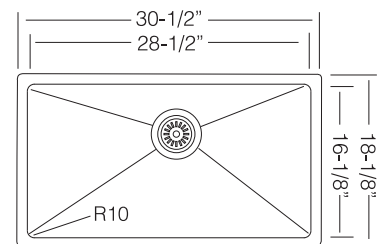

CX 800 PLATINIUM BRONZE

30-1/2" x 18-1/8" x 10" deep
18 GA

CX 800 PLATINIUM BLACK

30-1/2" x 18-1/8" x 10" deep
18 GA

CX 340.50.50 PLATINIUM GOLD

29-1/8" x 17-3/8" x 10" deep
18 GA

TOUCH SERIES™

Highly Resistant to Scratches and Fingerprints.
 Available in Platinum and Matte Black Colours
 Undermount Type