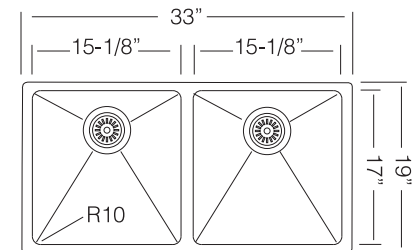

RS 420.60.40

33-1/2" x 20-1/2" x 10"/8" deep
 16 GA

This exclusive 1-3/4 bowl design offers an asymmetric shape and slightly beveled corners.

ALMOND SERIES R10

Contemporary Double Bowl Sinks R10
Undermount Type
Hand-Made

RS 350.50.50

30" x 18" x 10" deep
18 GA

RS 390.50.50

33" x 19" x 10" deep
18 GA

RS 390.50.50 16G

33" x 19" x 10" deep
16 GA

ROSE SERIES
R 745

ROSE SERIES R20