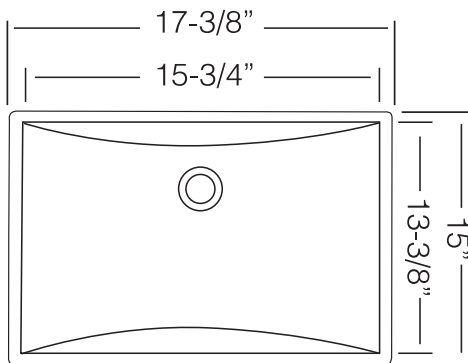

#### DESIGN FEATURES

Bowl Depth : 7"  
 Finish : Soft Satin Finish  
 Underside : Sound absorbing pads and anti-corrosion paint and special paint  
 Drain Opening : 3-1/2"

#### SINK DIMENSIONS (INCHES)