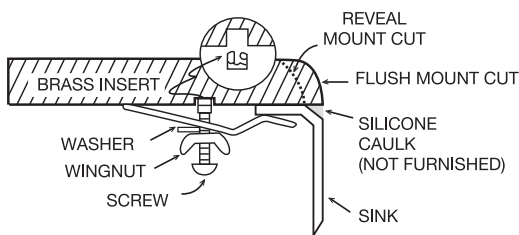

INSTALLATION PROFILE*

(Undermount)