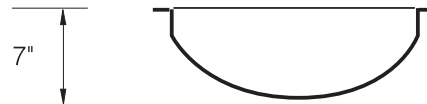

#### DESIGN FEATURES

Bowl Depth : 7"  
 Finish : Soft Satin Finish  
 Underside : Sound absorbing pads and anti-corrosion paint and special paint  
 Drain Opening : 3-1/2"

#### SINK DIMENSIONS (INCHES)