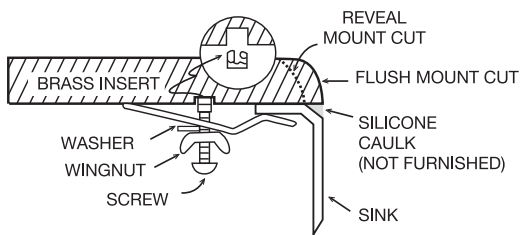

INSTALLATION PROFILE*

Ukinox reserves the right to change
product specifications without notice.
Printed in CANADA © 2020 Ukinox

*Template and countertop
mounting clips are packed
with every sink