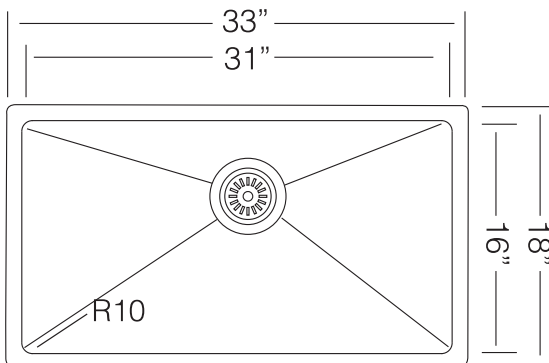

#### DESIGN FEATURES

Bowl Depth : 10"  
Finish : Soft Satin Finish  
Underside : Sound absorbing pads and anti-corrosion paint  
applied to dampen sound  
Drain Opening : 3-1/2"

#### SINK DIMENSIONS (INCHES)