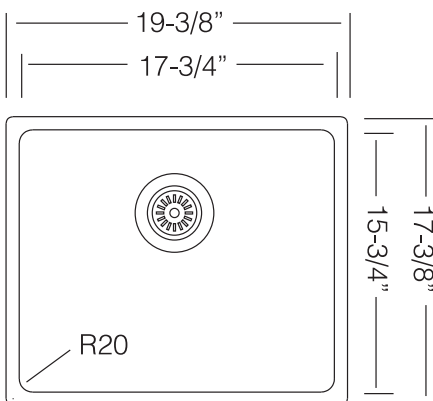

#### DESIGN FEATURES

- Bowl Depth : 9"
- Finish : Soft Satin Finish
- Underside : Sound absorbing pads and Anti-corrosion paint applied to dampen sound
- Drain Opening : 3-1/2"

#### SINK DIMENSIONS (INCHES)