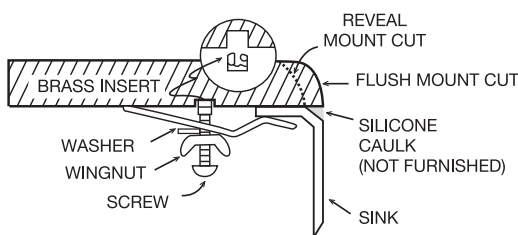

INSTALLATION PROFILE*

Ukinox reserves the right to change product specifications without notice.
Printed in CANADA © 2020 Ukinox

*Template and countertop mounting clips are packed with every sink