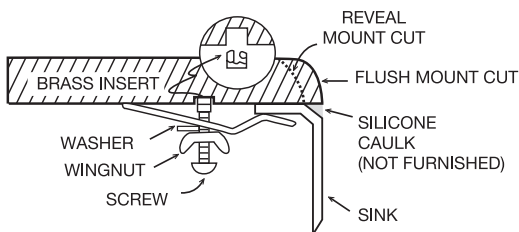

RS 390.50.50 16G

UNDERMOUNT TYPE

GENERAL

Fine quality sink bowl formed of 16 gauge
BA 304 18/10 nickel bearing stainless steel.

DESIGN FEATURES

Bowl Depth : 10"
Finish : Soft Satin Finish
Underside : Sound absorbing pads and anti-corrosion paint
applied to dampen sound
Drain Opening : 3-1/2"

OPTIONAL ACCESSORIES

Stainless Steel Bottom Grid
Wood Cutting Board
Glass Cutting Board
Stainless Steel Colander
Drying Rack

SINK DIMENSIONS (INCHES)

INSTALLATION PROFILE*

Ukinox reserves the right to change
product specifications without notice.
Printed in CANADA © 2020 Ukinox

*Template and countertop
mounting clips are packed
with every sink