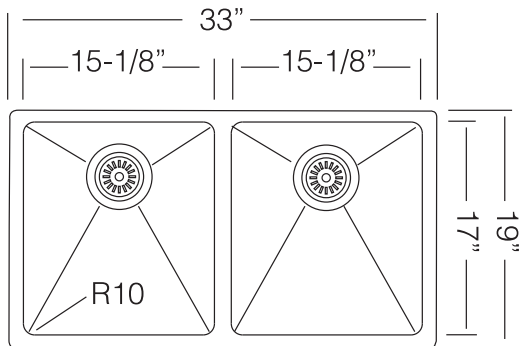

RS 390.50.50 16G

UNDERMOUNT TYPE

GENERAL

Fine quality sink bowl formed of 16 gauge
BA 304 18/10 nickel bearing stainless steel.

DESIGN FEATURES

Bowl Depth : 10"
Finish : Soft Satin Finish
Underside : Sound absorbing pads and anti-corrosion paint
applied to dampen sound
Drain Opening : 3-1/2"

OPTIONAL ACCESSORIES

Stainless Steel Bottom Grid
Wood Cutting Board
Glass Cutting Board
Stainless Steel Colander
Drying Rack

SINK DIMENSIONS (INCHES)

INSTALLATION PROFILE*

Ukinox reserves the right to change
product specifications without notice.
Printed in CANADA © 2020 Ukinox