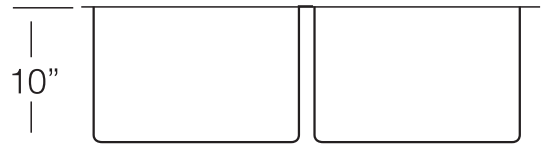

SINK DIMENSIONS (INCHES)