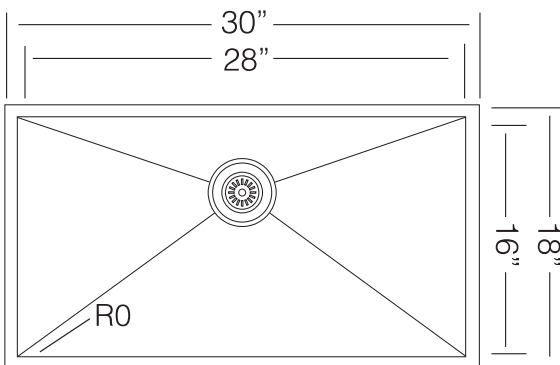

Z 760

UNDERMOUNT TYPE

GENERAL

Fine quality sink bowl formed of 18 gauge
BA 304 18/10 nickel bearing stainless steel.

DESIGN FEATURES

Bowl Depth : 10"
Finish : Soft Satin Finish
Underside : Sound absorbing pads
applied to dampen sound
Drain Opening : 3-1/2"

OPTIONAL ACCESSORIES

Stainless Steel Bottom Grid
Wood Cutting Board
Glass Cutting Board
Stainless Steel Colander
Drying Rack

SINK DIMENSIONS (INCHES)

INSTALLATION PROFILE*

Ukinox reserves the right to change
product specifications without notice.
Printed in CANADA © 2020 Ukinox