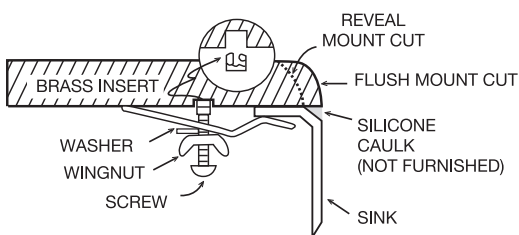

Z 760

UNDERMOUNT TYPE

GENERAL

Fine quality sink bowl formed of 18 gauge
BA 304 18/10 nickel bearing stainless steel.

DESIGN FEATURES

Bowl Depth : 10"
Finish : Soft Satin Finish
Underside : Sound absorbing pads
applied to dampen sound
Drain Opening : 3-1/2"

OPTIONAL ACCESSORIES

Stainless Steel Bottom Grid
Wood Cutting Board
Glass Cutting Board
Stainless Steel Colander
Drying Rack

SINK DIMENSIONS (INCHES)

INSTALLATION PROFILE*

Ukinox reserves the right to change
product specifications without notice.
Printed in CANADA © 2020 Ukinox

*Template and countertop
mounting clips are packed
with every sink