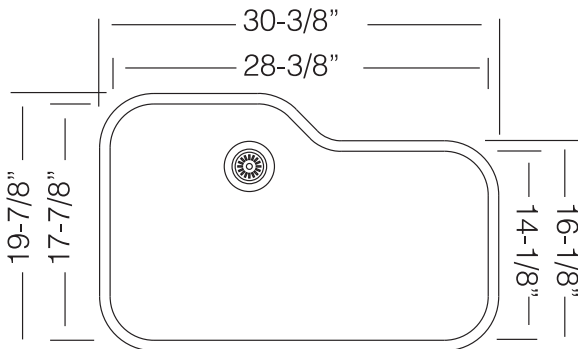

MODEL DX 760

UNDERMOUNT TYPE

GENERAL

Fine quality sink bowl formed of 18 gauge
BA 304 18/10 nickel bearing stainless steel.

DESIGN FEATURES

Bowl Depth : 9"
Finish : Soft Satin Finish
Underside : Sound absorbing pads and special paint
applied to dampen sound
Drain Opening : 3-1/2"

OPTIONAL ACCESSORIES

Stainless Steel Bottom Grid
Bamboo Cutting Board
with Stainless Steel Colander

SINK DIMENSIONS (INCHES)

Recommended Cabinet Size 36"

INSTALLATION PROFILE*

*Template and countertop mounting clips are packed with every sink