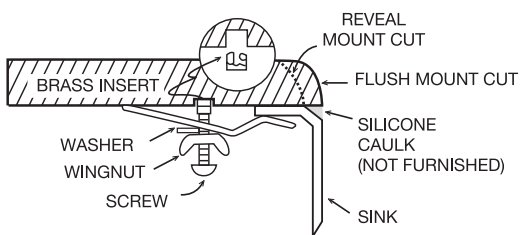

MODEL DX 760

UNDERMOUNT TYPE

GENERAL

Fine quality sink bowl formed of 18 gauge
BA 304 18/10 nickel bearing stainless steel.

DESIGN FEATURES

Bowl Depth : 9"
Finish : Soft Satin Finish
Underside : Sound absorbing pads and special paint
applied to dampen sound
Drain Opening : 3-1/2"

OPTIONAL ACCESSORIES

Stainless Steel Bottom Grid
Bamboo Cutting Board
with Stainless Steel Colander

SINK DIMENSIONS (INCHES)

Recommended Cabinet Size 36"

INSTALLATION PROFILE*

*Template and countertop mounting clips are packed with every sink